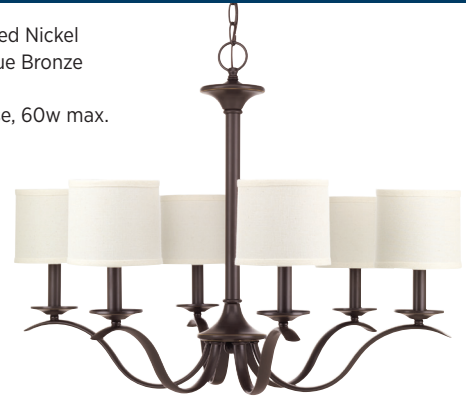

Inspire

Off-white linen shade.

09 Brushed Nickel

15 Polished Chrome

20 Antique Bronze

*P4638-09 Brushed Nickel
P4638-20 Antique Bronze
29.37" dia., 31" ht.
9 candelabra base, 60w max.

P4739-09 Brushed Nickel
*P4739-20 Antique Bronze
30" dia., 22" ht.
6 candelabra base, 60w max.

P4635-09 Brushed Nickel
*P4635-20 Antique Bronze
22.81" dia., 20" ht.
5 candelabra base, 60w max.

*P4632-09 Brushed Nickel
P4632-20 Antique Bronze
16.81" dia., 18" ht.
3 candelabra base, 60w max.

P2018-09 Brushed Nickel
P2018-15 Polished Chrome
*P2018-20 Antique Bronze
4.62" W., 7.62" ht., 7.37" D.
1 medium base, 100w max.

*P3799-09 Brushed Nickel
P3799-20 Antique Bronze
14.75" dia., 20.25" ht.
1 medium base, 100w max.

P3931-09 Brushed Nickel
*P3931-20 Antique Bronze
19" dia., 21.5" ht.
3 medium base, 75w max.

*P5065-09 Brushed Nickel
P5065-20 Antique Bronze
6.5" dia., 6.25" ht.
1 medium base, 100w max.